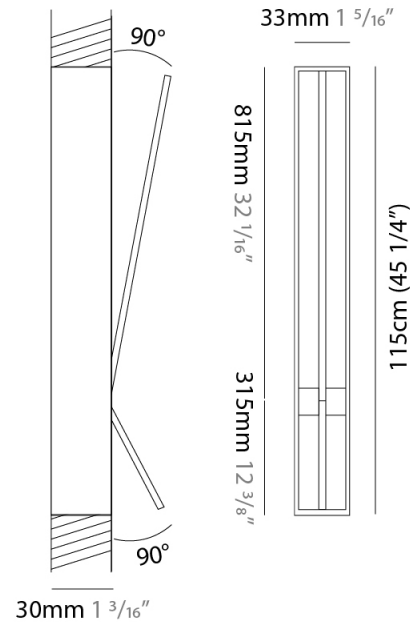

GENERAL

Series: Spillo
 Subseries: Spillo 2 Rod
 Brand: Icone
 Division: Design
 Mounting Type: Surface
 Mounting Location: Wall
 Subcategory: Ambient

PHYSICAL

Shape: Rectangle
 Width (mm): 32
 Width (in): 1 1/4
 Height (mm): 720
 Height (in): 28 3/8
 Extension (mm): 460
 Extension (in): 18 1/8
 Light Distribution: Direct / Indirect
 Fixture Finish: WHI / WHC / BLK / BGD
 Fixture Material: Brass

GENERAL

Series: Spillo
 Subseries: Spillo 2 Rod
 Brand: Icone
 Division: Design
 Mounting Type: Recessed
 Mounting Location: Wall
 Subcategory: Ambient

PHYSICAL

Shape: Rectangle
 Width (mm): 33
 Width (in): 1 5/16
 Height (mm): 750
 Height (in): 29 1/2
 Min. Recessing Depth (mm): 30
 Min. Recessing Depth (in): 1 3/16
 Light Distribution: Adjustable
 Fixture Finish: WHI / BLK / CHR / BGD
 Fixture Material: Brass

GENERAL

Series: Spillo
 Subseries: Spillo 2 Rod
 Brand: Icone
 Division: Design
 Mounting Type: Recessed
 Mounting Location: Wall
 Subcategory: Ambient

PHYSICAL

Shape: Rectangle
 Width (mm): 33
 Width (in): 1 ⁵/₁₆
 Height (mm): 1150
 Height (in): 45 ¹/₄
 Min. Recessing Depth (mm): 30
 Min. Recessing Depth (in): 1 ³/₁₆
 Light Distribution: Adjustable
 Fixture Finish: WHI / BLK / CHR / BGD
 Fixture Material: Brass

LED

Color Temperature (°K): 2700 / 3000
 Nominal Lumen (lm): 1210
 CRI: >90 CRI
 Lamp Life (hrs): 50000

OPTICAL

Adjustability: Tilt 90°

RATINGS AND CERTIFICATIONS

Certified By: Certified for North American Standards
 IP rating: IP20