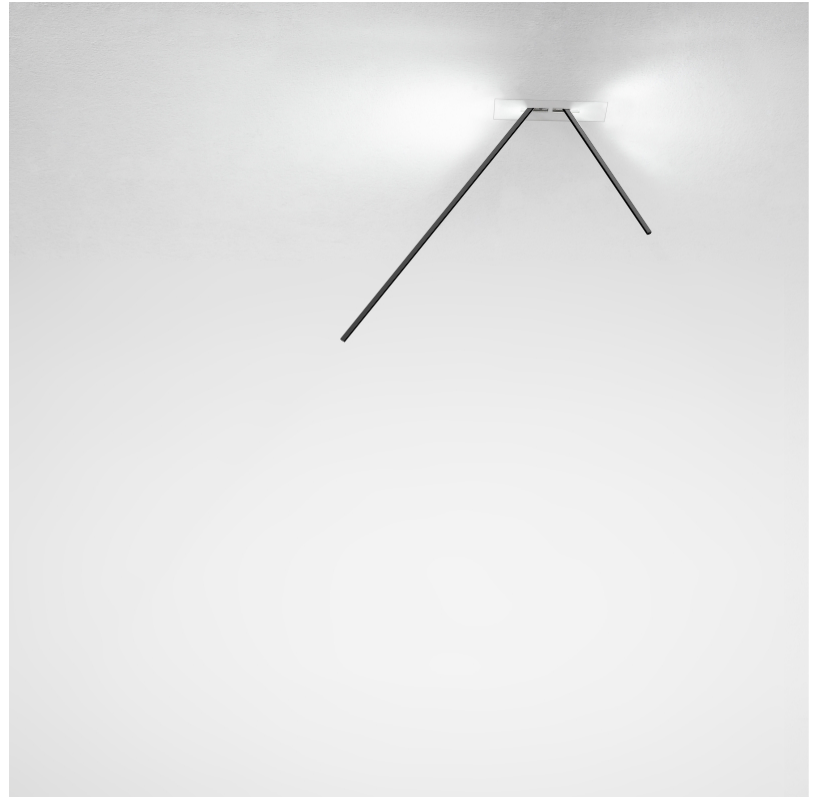

PROJECT	_____
TYPE	_____
SPECIFIER	_____
QUANTITY	_____
DATE	_____

SPILLO 2 ROD RECESSED

D46029- _____ - _____
base number   Color   Finish
                         Temperature   Options

1. To build a product code in our configurator select the specify button on the base model # product page
2. To build a manual product code on this datasheet choose from the options listed below in blue font and add the suffix to the base model #

GENERAL

Series: Spillo
Subseries: Spillo 2 Rod
Brand: Icone
Division: Design
Mounting Type: Recessed
Mounting Location: Ceiling
Subcategory: Ambient

PHYSICAL

Shape: Rectangle
Length (mm): 50
Length (in): 1 ¹⁵/₁₆
Width (mm): 600
Width (in): 23 ⁵/₆
Height (mm): 400
Height (in): 15 ³/₄
Light Distribution: Adjustable
Fixture Finish: WHI / BLK / CHR / BGD
Fixture Material: Brass

ELECTRICAL

Lamp Type: LED
Total Output Wattage (W): 7.44
Dimming: 0-10V Dimming
Driver Included: No
Driver Location: Remote
Driver Type: Constant Voltage - 120Vac
Driver Class: Class 2
Input Voltage (V): 120 - 277
Output Voltage (V): 12
Upon Request: (Not included, see components) 0-10Vdc dimming / 277Vac

LED

Color Temperature (°K): 2700 / 3000
Nominal Lumen (lm): 660
CRI: >90 CRI
Lamp Life (hrs): 50000

OPTICAL

Adjustability: Tilt 90°

RATINGS AND CERTIFICATIONS

Certified By: Certified for North American Standards
IP rating: IP20