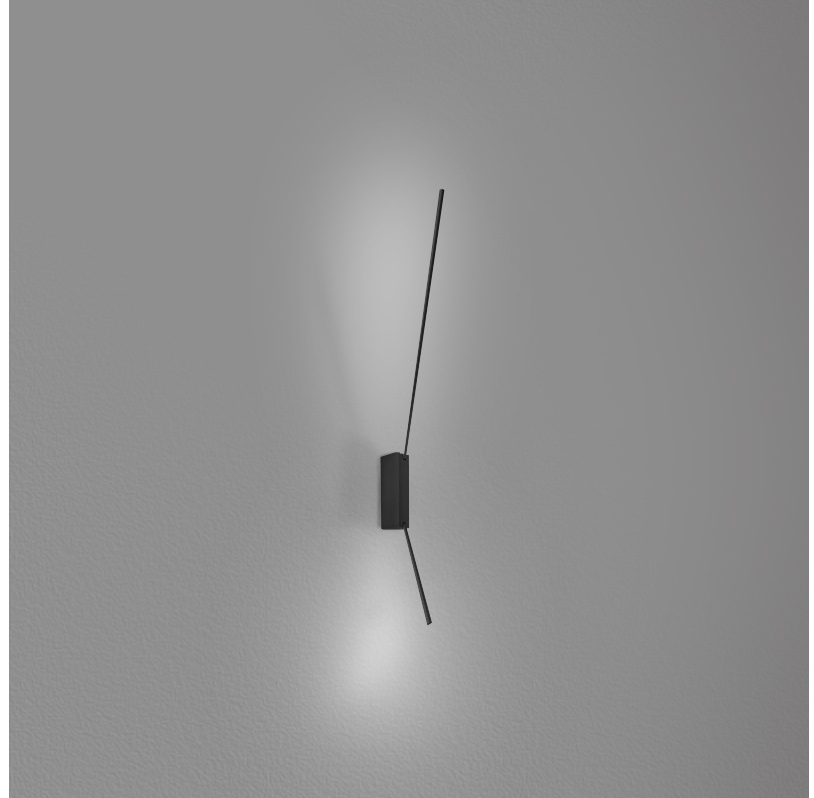

PROJECT	
TYPE	
SPECIFIER	
QUANTITY	
DATE	

SPILLO 2 ROD SURFACE

D42055-

base number
 Color Temperature Finish Options

- To build a product code in our configurator select the specify button on the base model # product page
- To build a manual product code on this datasheet choose from the options listed below in blue font and add the suffix to the base model #

GENERAL

Series: Spillo
 Subseries: Spillo 2 Rod
 Brand: Icone
 Division: Design
 Mounting Type: Surface
 Mounting Location: Wall
 Subcategory: Ambient

PHYSICAL

Shape: Rectangle
 Width (mm): 32
 Width (in): 1 1/4
 Height (mm): 720
 Height (in): 28 3/8
 Extension (mm): 460
 Extension (in): 18 1/8
 Light Distribution: Direct / Indirect
 Fixture Finish: WHI / WHC / BLK / BGD
 Fixture Material: Brass

LED

Color Temperature (°K): 2700 / 3000
 Nominal Lumen (lm): 660
 CRI: >90 CRI

OPTICAL

Adjustability: Tilt 90°

RATINGS AND CERTIFICATIONS

Certified By: Certified for North American Standards
 IP rating: IP20

GENERAL

Series: Spillo
 Subseries: Spillo 2 Rod
 Brand: Icone
 Division: Design
 Mounting Type: Recessed
 Mounting Location: Wall
 Subcategory: Ambient

PHYSICAL

Shape: Rectangle
 Width (mm): 33
 Width (in): 1 5/16
 Height (mm): 750
 Height (in): 29 1/2
 Min. Recessing Depth (mm): 30
 Min. Recessing Depth (in): 1 3/16
 Light Distribution: Adjustable
 Fixture Finish: WHI / BLK / CHR / BGD
 Fixture Material: Brass