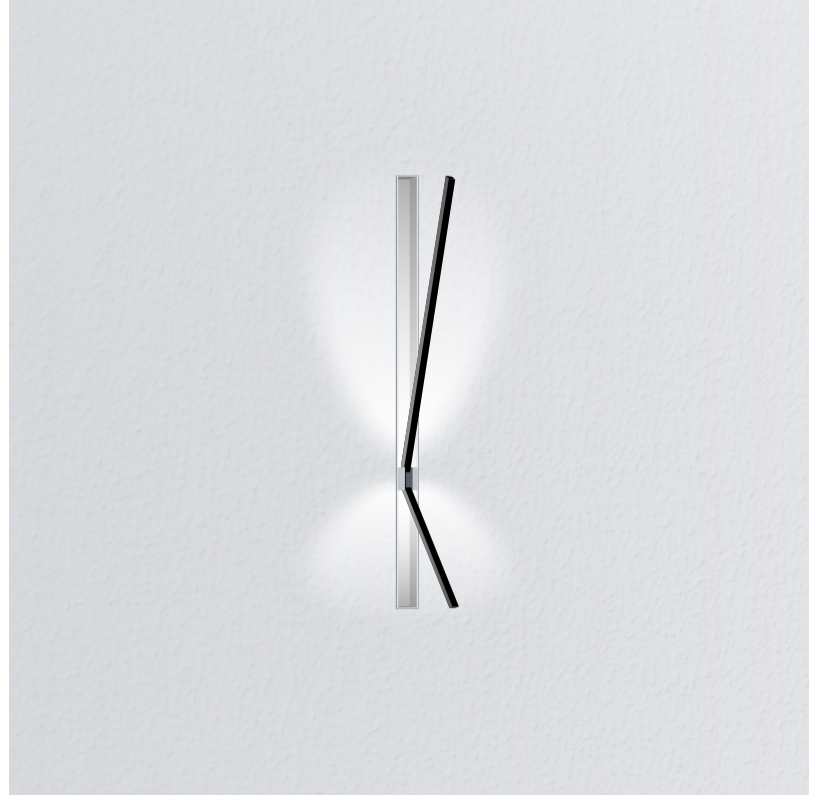

PROJECT	_____
TYPE	_____
SPECIFIER	_____
QUANTITY	_____
DATE	_____

SPILLO 2 ROD RECESSED

D46026- _____ - _____

base number   Color   Finish
Temperature   Options

1. To build a product code in our configurator select the specify button on the base model # product page
2. To build a manual product code on this datasheet choose from the options listed below in blue font and add the suffix to the base model #

GENERAL

Series: Spillo
Subseries: Spillo 2 Rod
Brand: Icone
Division: Design
Mounting Type: Recessed
Mounting Location: Wall
Subcategory: Ambient

PHYSICAL

Shape: Rectangle
Width (mm): 33
Width (in): 1 5/16
Height (mm): 750
Height (in): 29 1/2
Min. Recessing Depth (mm): 30
Min. Recessing Depth (in): 1 3/16
Light Distribution: Adjustable
Fixture Finish: WHI / BLK / CHR / BGD
Fixture Material: Brass

ELECTRICAL

Lamp Type: LED
Total Output Wattage (W): 9.24
Dimming: 0-10V Dimming
Driver Included: No
Driver Location: Remote
Driver Type: Constant Voltage - 120Vac
Driver Class: Class 2
Input Voltage (V): 120 - 277
Output Voltage (V): 12
Upon Request: (Not included, see components) 0-10Vdc dimming / 277Vac

LED

Color Temperature (°K): 2700 / 3000
Nominal Lumen (lm): 770
CRI: >90 CRI
Lamp Life (hrs): 50000

OPTICAL

Adjustability: Tilt 90°

RATINGS AND CERTIFICATIONS

Certified By: Certified for North American Standards
IP rating: IP20