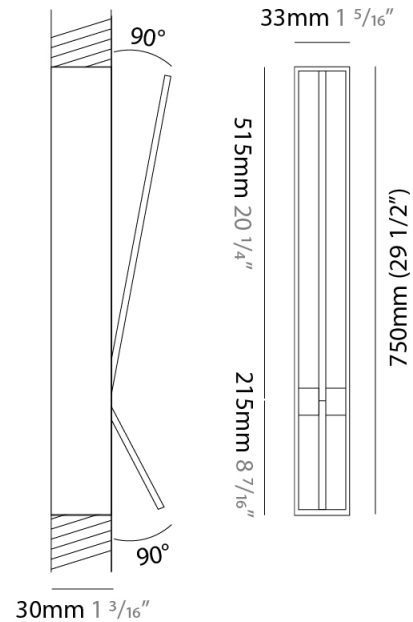

GENERAL

Series: Spillo
 Subseries: Spillo 2 Rod
 Brand: Icone
 Division: Design
 Mounting Type: Surface
 Mounting Location: Wall
 Subcategory: Ambient

PHYSICAL

Shape: Rectangle
 Width (mm): 32
 Width (in): 1 1/4
 Height (mm): 720
 Height (in): 28 3/8
 Extension (mm): 460
 Extension (in): 18 1/8
 Light Distribution: Direct / Indirect
 Fixture Finish: WHI / WHC / BLK / BGD
 Fixture Material: Brass

GENERAL

Series: Spillo
 Subseries: Spillo 2 Rod
 Brand: Icone
 Division: Design
 Mounting Type: Recessed
 Mounting Location: Wall
 Subcategory: Ambient

PHYSICAL

Shape: Rectangle
 Width (mm): 33
 Width (in): 1 5/16
 Height (mm): 750
 Height (in): 29 1/2
 Min. Recessing Depth (mm): 30
 Min. Recessing Depth (in): 1 3/16
 Light Distribution: Adjustable
 Fixture Finish: WHI / BLK / CHR / BGD
 Fixture Material: Brass

LED

Color Temperature (°K): 2700 / 3000
 Nominal Lumen (lm): 770
 CRI: >90 CRI
 Lamp Life (hrs): 50000

OPTICAL

Adjustability: Tilt 90°

RATINGS AND CERTIFICATIONS

Certified By: Certified for North American Standards
 IP rating: IP20

GENERAL

Series: Spillo
 Subseries: Spillo 2 Rod
 Brand: Icone
 Division: Design
 Mounting Type: Recessed
 Mounting Location: Wall
 Subcategory: Ambient

PHYSICAL

Shape: Rectangle
 Width (mm): 33
 Width (in): 1 ⁵/₁₆
 Height (mm): 1150
 Height (in): 45 ¹/₄
 Min. Recessing Depth (mm): 30
 Min. Recessing Depth (in): 1 ³/₁₆
 Light Distribution: Adjustable
 Fixture Finish: WHI / BLK / CHR / BGD
 Fixture Material: Brass