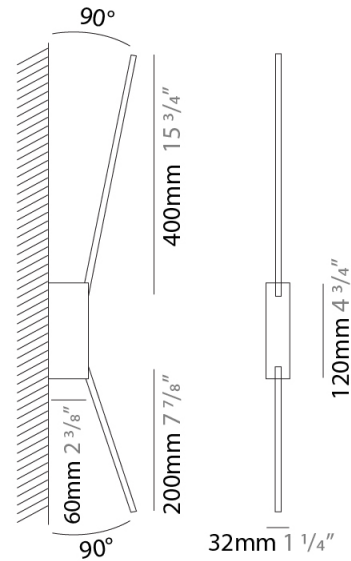

PROJECT	
TYPE	
SPECIFIER	
QUANTITY	
DATE	

SPILLO 2 ROD SURFACE

D42055-

base number
Color   Temperature   Finish   Options

1. To build a product code in our configurator select the specify button on the base model # product page
2. To build a manual product code on this datasheet choose from the options listed below in blue font and add the suffix to the base model #

GENERAL

Series: Spillo
Subseries: Spillo 2 Rod
Brand: Icone
Division: Design
Mounting Type: Surface
Mounting Location: Wall
Subcategory: Ambient

PHYSICAL

Shape: Rectangle
Width (mm): 32
Width (in): 1 1/4
Height (mm): 720
Height (in): 28 3/8
Extension (mm): 460
Extension (in): 18 1/8
Light Distribution: Direct / Indirect
Fixture Finish: WHI / WHC / BLK / BGD
Fixture Material: Brass

ELECTRICAL

Lamp Type: LED
Total Output Wattage (W): 7.44
Dimming: 0-10V Dimming
Driver Included: Yes
Driver Location: Integrated
Driver Type: Constant Voltage - 120Vac
Driver Class: Class 2
Input Voltage (V): 120 - 277
Output Voltage (V): 12
Upon Request: (Not included - see components) Remote: 0-10Vdc dimming / Non-dimming 120/277Vac

LED

Color Temperature (°K): 2700 / 3000
Nominal Lumen (lm): 660
CRI: >90 CRI

OPTICAL

Adjustability: Tilt 90°

RATINGS AND CERTIFICATIONS

Certified By: Certified for North American Standards
IP rating: IP20