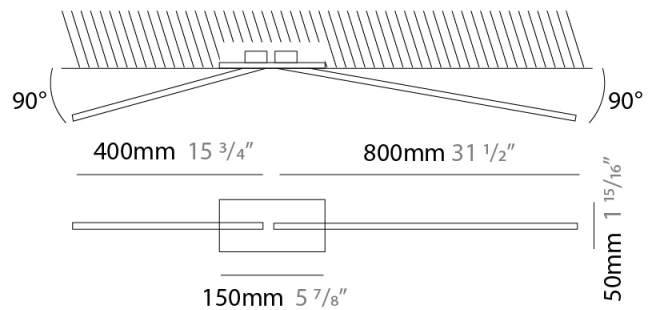

GENERAL

Series: Spillo
 Subseries: Spillo 2 Rod
 Brand: Icone
 Division: Design
 Mounting Type: Surface
 Mounting Location: Wall
 Subcategory: Ambient

PHYSICAL

Shape: Rectangle
 Width (mm): 32
 Width (in): 1 1/4
 Height (mm): 720
 Height (in): 28 3/8
 Extension (mm): 460
 Extension (in): 18 1/8
 Light Distribution: Direct / Indirect
 Fixture Finish: WHI / WHC / BLK / BGD
 Fixture Material: Brass

GENERAL

Series: Spillo
 Subseries: Spillo 2 Rod
 Brand: Icone
 Division: Design
 Mounting Type: Recessed
 Mounting Location: Wall
 Subcategory: Ambient

PHYSICAL

Shape: Rectangle
 Width (mm): 33
 Width (in): 1 5/16
 Height (mm): 750
 Height (in): 29 1/2
 Min. Recessing Depth (mm): 30
 Min. Recessing Depth (in): 1 3/16
 Light Distribution: Adjustable
 Fixture Finish: WHI / BLK / CHR / BGD
 Fixture Material: Brass

GENERAL

Series: Spillo
 Subseries: Spillo 2 Rod
 Brand: Icone
 Division: Design
 Mounting Type: Recessed
 Mounting Location: Ceiling
 Subcategory: Ambient

PHYSICAL

Shape: Rectangle
 Length (mm): 50
 Length (in): 1 ¹⁵/₁₆
 Width (mm): 1200
 Width (in): 47 ¹/₄
 Height (mm): 800
 Height (in): 31 ¹/₂
 Light Distribution: Adjustable
 Fixture Finish: WHI / BLK / CHR / BGD
 Fixture Material: Brass

LED

Color Temperature (°K): 2700 / 3000
 Nominal Lumen (lm): 1320
 CRI: >90 CRI
 Lamp Life (hrs): 50000

OPTICAL

Adjustability: Tilt 90°

RATINGS AND CERTIFICATIONS

Certified By: Certified for North American Standards
 IP rating: IP20