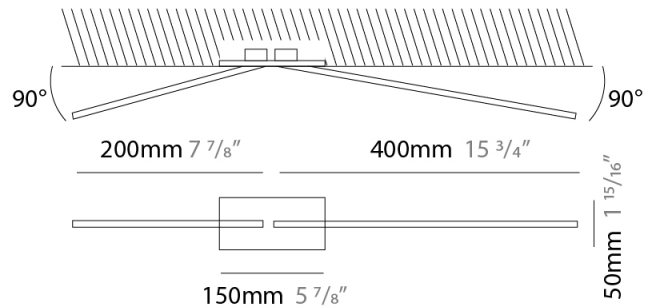

GENERAL

Series: Spillo
 Subseries: Spillo 2 Rod
 Brand: Icone
 Division: Design
 Mounting Type: Surface
 Mounting Location: Wall
 Subcategory: Ambient

PHYSICAL

Shape: Rectangle
 Width (mm): 32
 Width (in): 1 1/4
 Height (mm): 720
 Height (in): 28 3/8
 Extension (mm): 460
 Extension (in): 18 1/8
 Light Distribution: Direct / Indirect
 Fixture Finish: WHI / WHC / BLK / BGD
 Fixture Material: Brass

GENERAL

Series: Spillo
 Subseries: Spillo 2 Rod
 Brand: Icone
 Division: Design
 Mounting Type: Recessed
 Mounting Location: Wall
 Subcategory: Ambient

PHYSICAL

Shape: Rectangle
 Width (mm): 33
 Width (in): 1 5/16
 Height (mm): 750
 Height (in): 29 1/2
 Min. Recessing Depth (mm): 30
 Min. Recessing Depth (in): 1 3/16
 Light Distribution: Adjustable
 Fixture Finish: WHI / BLK / CHR / BGD
 Fixture Material: Brass

GENERAL

Series: Spillo
 Subseries: Spillo 2 Rod
 Brand: Icone
 Division: Design
 Mounting Type: Recessed
 Mounting Location: Ceiling
 Subcategory: Ambient

PHYSICAL

Shape: Rectangle
 Length (mm): 50
 Length (in): 1 ¹⁵/₁₆
 Width (mm): 600
 Width (in): 23 ⁵/₆
 Height (mm): 400
 Height (in): 15 ³/₄
 Light Distribution: Adjustable
 Fixture Finish: WHI / BLK / CHR / BGD
 Fixture Material: Brass

LED

Color Temperature (°K): 2700 / 3000
 Nominal Lumen (lm): 660
 CRI: >90 CRI
 Lamp Life (hrs): 50000

OPTICAL

Adjustability: Tilt 90°

RATINGS AND CERTIFICATIONS

Certified By: Certified for North American Standards
 IP rating: IP20