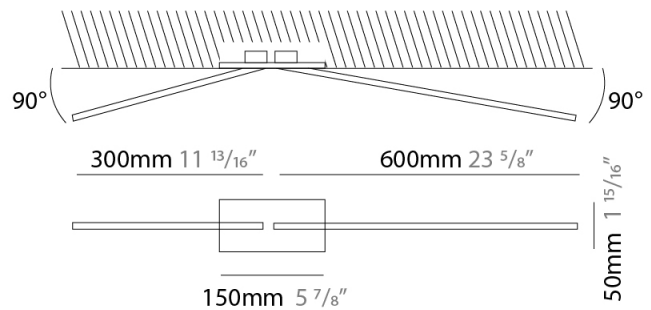

GENERAL

Series: Spillo
 Subseries: Spillo 2 Rod
 Brand: Icone
 Division: Design
 Mounting Type: Surface
 Mounting Location: Wall
 Subcategory: Ambient

PHYSICAL

Shape: Rectangle
 Width (mm): 32
 Width (in): 1 1/4
 Height (mm): 720
 Height (in): 28 3/8
 Extension (mm): 460
 Extension (in): 18 1/8
 Light Distribution: Direct / Indirect
 Fixture Finish: WHI / WHC / BLK / BGD
 Fixture Material: Brass

GENERAL

Series: Spillo
 Subseries: Spillo 2 Rod
 Brand: Icone
 Division: Design
 Mounting Type: Recessed
 Mounting Location: Ceiling
 Subcategory: Ambient

PHYSICAL

Shape: Rectangle
 Length (mm): 50
 Length (in): 1 ¹⁵/₁₆
 Width (mm): 900
 Width (in): 35 ⁷/₁₆
 Height (mm): 600
 Height (in): 23 ⁵/₈
 Light Distribution: Adjustable
 Fixture Finish: WHI / BLK / CHR / BGD
 Fixture Material: Brass

LED

Color Temperature (°K): 2700 / 3000
 Nominal Lumen (lm): 990
 CRI: >90 CRI
 Lamp Life (hrs): 50000

OPTICAL

Adjustability: Tilt 90°

RATINGS AND CERTIFICATIONS

Certified By: Certified for North American Standards
 IP rating: IP20